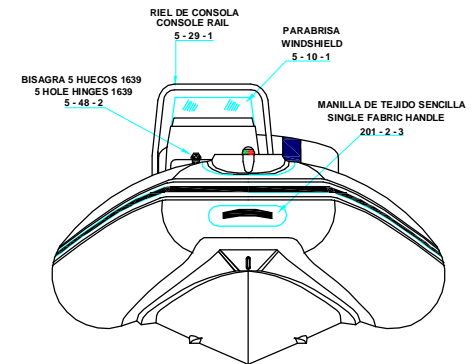

PLANT VIEW  
VISTA SUPERIOR

AFT VIEW  
VISTA TRASERA

LONGITUDINAL PROFILE  
VISTA LATERAL

FORE VIEW  
VISTA FRONTAL

NOTA: FAVOR INDICAR COLOR DEL BOTE AL ORDENAR / NOTE: MUST INDICATE BOAT COLOR WHEN ORDERING