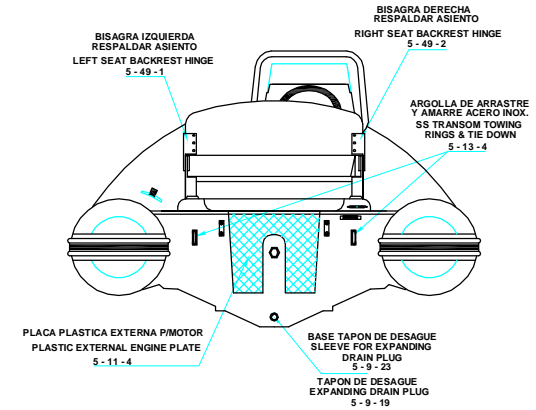

PLANT VIEW  
VISTA SUPERIOR

AFT VIEW  
VISTA TRASERA

LONGITUDINAL PROFILE  
VISTA LATERAL

FORE VIEW  
VISTA FRONTAL

NOTA: FAVOR INDICAR COLOR DEL BOTE AL ORDENAR / NOTE: MUST INDICATE BOAT COLOR WHEN ORDERING