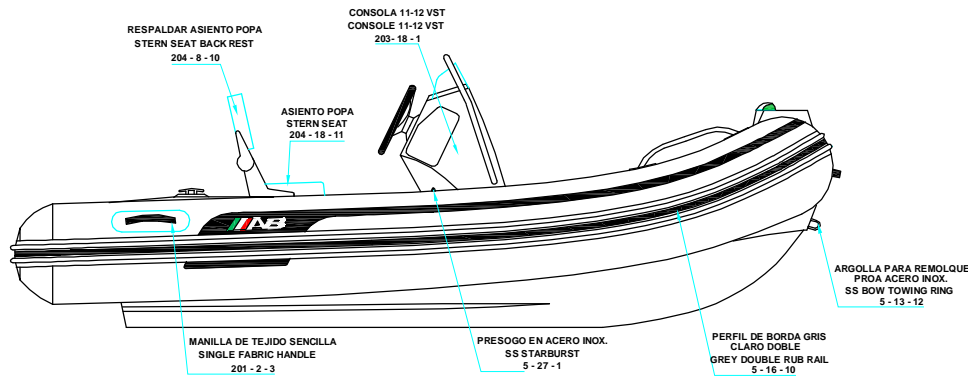

PLANT VIEW  
VISTA SUPERIOR

AFT VIEW  
VISTA TRASERA

LONGITUDINAL PROFILE  
VISTA LATERAL

FORE VIEW  
VISTA FRONTAL

NOTA: FAVOR INDICAR COLOR DEL BOTE AL ORDENAR / NOTE: MUST INDICATE BOAT COLOR WHEN ORDERING