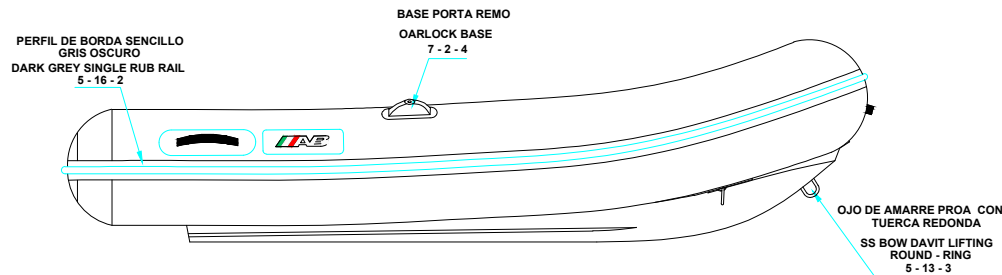

PLANT VIEW
VISTA EN PLANTA

AFT VIEW
VISTA TRASERA

LONGITUDINAL PROFILE
VISTA LATERAL

FORE VIEW
VISTA FRONTAL

NOTA: FAVOR INDICAR COLOR DEL BOTE AL ORDENAR / **NOTE:** MUST INDICATE BOAT COLOR WHEN ORDERING