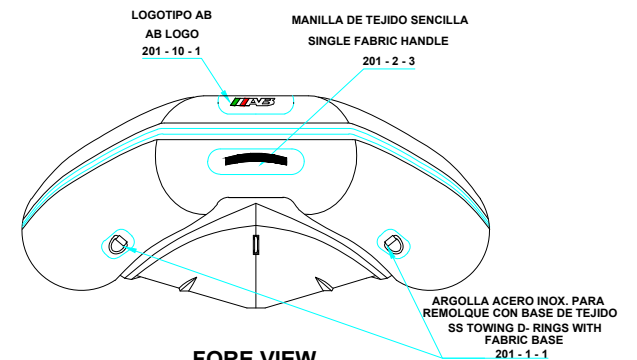

PLANT VIEW
VISTA EN PLANTA

AFT VIEW
VISTA TRASERA

LONGITUDINAL PROFILE
VISTA LATERAL

FORE VIEW
VISTA FRONTAL

NOTA: FAVOR INDICAR COLOR DEL BOTE AL ORDENAR / **NOTE:** MUST INDICATE BOAT COLOR WHEN ORDERING