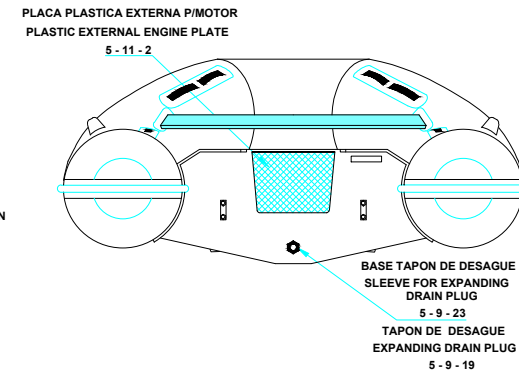

PLANT VIEW
VISTA EN PLANTA

AFT VIEW
VISTA TRASERA

LONGITUDINAL PROFILE
VISTA LATERAL

FORE VIEW
VISTA FRONTAL

NOTA: FAVOR INDICAR COLOR DEL BOTE AL ORDENAR / **NOTE:** MUST INDICATE BOAT COLOR WHEN ORDERING