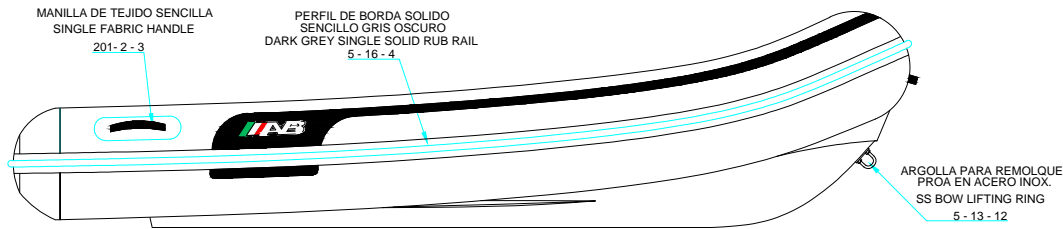

PLANT VIEW  
VISTA SUPERIOR

AFT VIEW  
VISTA TRASERA

LONGITUDINAL PROFILE  
VISTA LATERAL

FORE VIEW  
VISTA FRONTAL

NOTA: FAVOR INDICAR COLOR DEL BOTE AL ORDENAR / NOTE: MUST INDICATE BOAT COLOR WHEN ORDERING