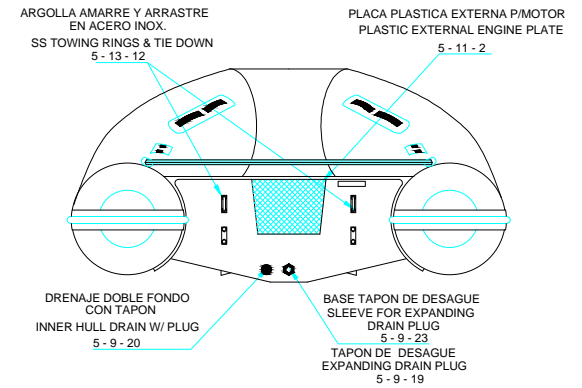

PLANT VIEW  
VISTA SUPERIOR

AFT VIEW  
VISTA TRASERA

LONGITUDINAL PROFILE  
VISTA LATERAL

FORE VIEW  
VISTA FRONTAL

NOTA: FAVOR INDICAR COLOR DEL BOTE AL ORDENAR / NOTE: MUST INDICATE BOAT COLOR WHEN ORDERING