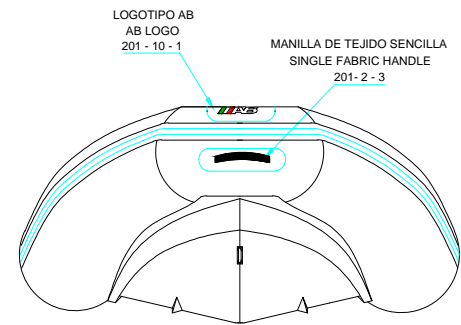

PLANT VIEW  
VISTA SUPERIOR

AFT VIEW  
VISTA TRASERA

LONGITUDINAL PROFILE  
VISTA LATERAL

FORE VIEW  
VISTA FRONTAL

NOTA: FAVOR INDICAR COLOR DEL BOTE AL ORDENAR / NOTE: MUST INDICATE BOAT COLOR WHEN ORDERING