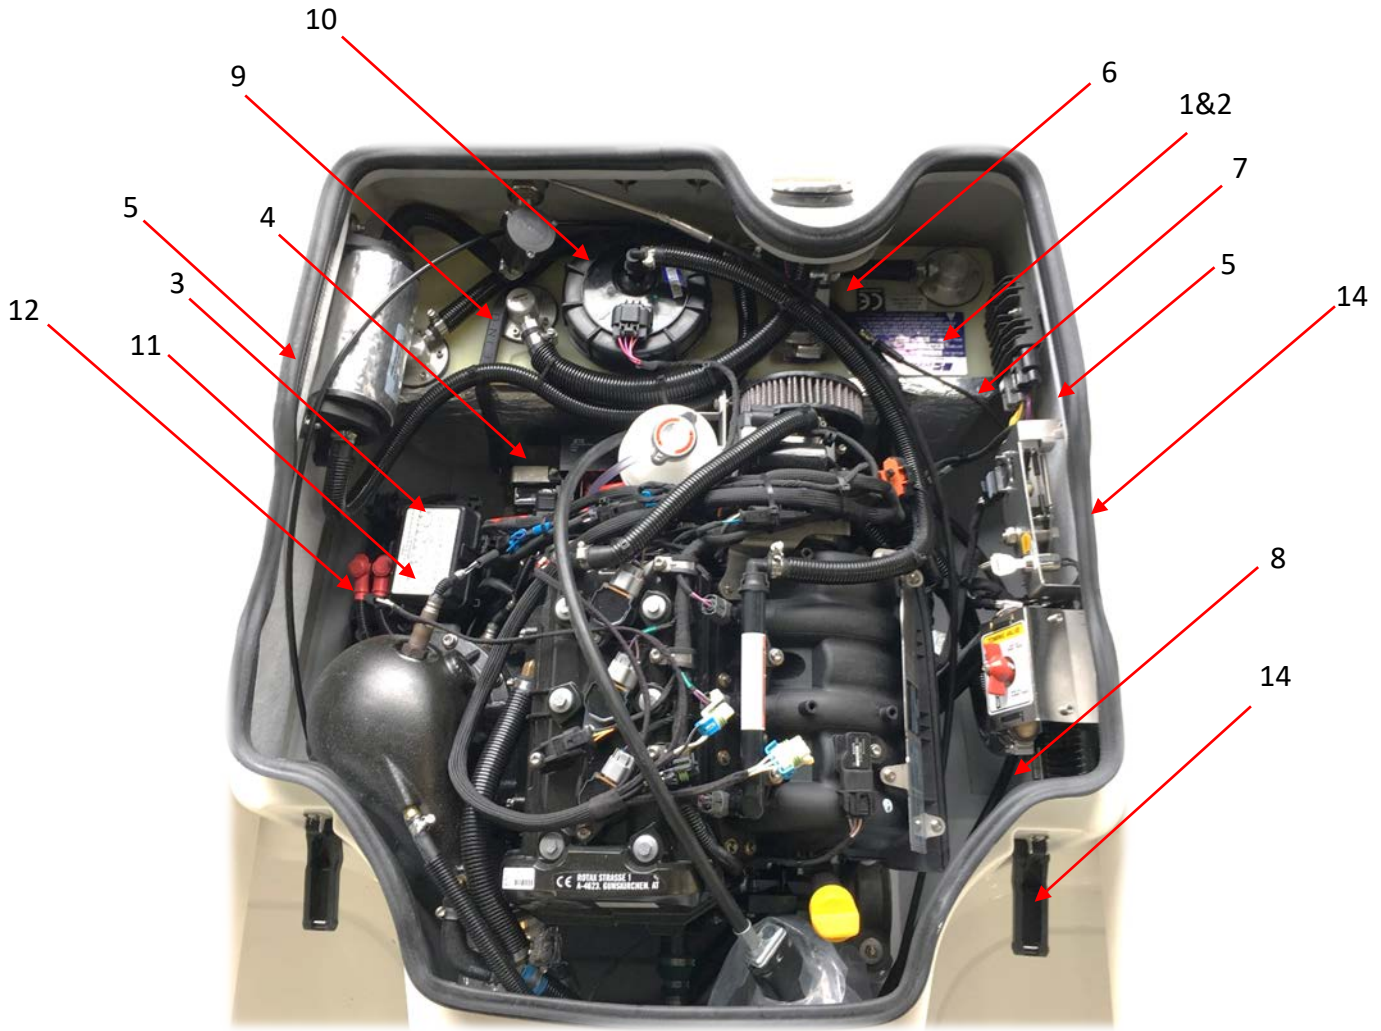

Position	Part No	Description
1	01-2016	280MJ SeaDek (set) Rev 1
2	01-2045	280MJ Trim Tabs (Pair) rev 4 – Fitted from ECN 033 (WI.99)
2*	6 x 20-0227	Include – M8 x 35 Hex Head
2*	6 x 21-0104	Include – M8 Flat Washer
3	04-0400	280MJ Drain Bung & Socket ref 18.836.00 & 18.533.00
4a	22-0141	M8 Hex Cap Nut A4
4b	05-0405	M8 U Bolt 39.125.02
4c	05-0400	280MJ M8 Eye Nut A4 DIN 582 (Female)
-	02-0255	Leafield inflation adaptor 1008002 Rev 1
5	08-0305	Rotax Power Label
6	04-0400	Foot-well drain bung (includes drain)
7	09-0008	Engine Hatch Seal DX79

Position	Part No	Description
1	01-2014 - EPA	280MJ Fuel Tank - EPA USA
2	01-2014	280MJ Fuel Tank
3	01-2021	280MJ Battery Bracket Rev 2
4	01-2022	280MJ Heat Exchanger Bracket Rev 2
5	07-0539	Gas Strut Bracket Minijet 10mm Ball ref SSFB10
5	01-3070	Backplate, Gas Strut Mount Lower, 280MJ rev 2
6	03-0015	Fuel Filler pipe 1.5 ref 0759040"
7	03-0460	460 Throttle Cable Hilex
8	03-0500	Reverse Cable BRP ref 461462
-	03-0501	280MJ Mini-Rack Cable SSC14768
-	03-0503	280MJ Formed Hose (Exhaust Can to Outlet) Rev 1
-	03-0507	1/4" SAE 30R7 Fuel Hose ref 0790046
-	03-0508	Clear Polyurethane Tubing 11.6mm I/D with 1.6mm Wall (Unreinforced)
-	03-0509	25mm I/D 90 Degree Heater Hose Elbow
9	05-0012	Fuel tank Strap 20" T1"