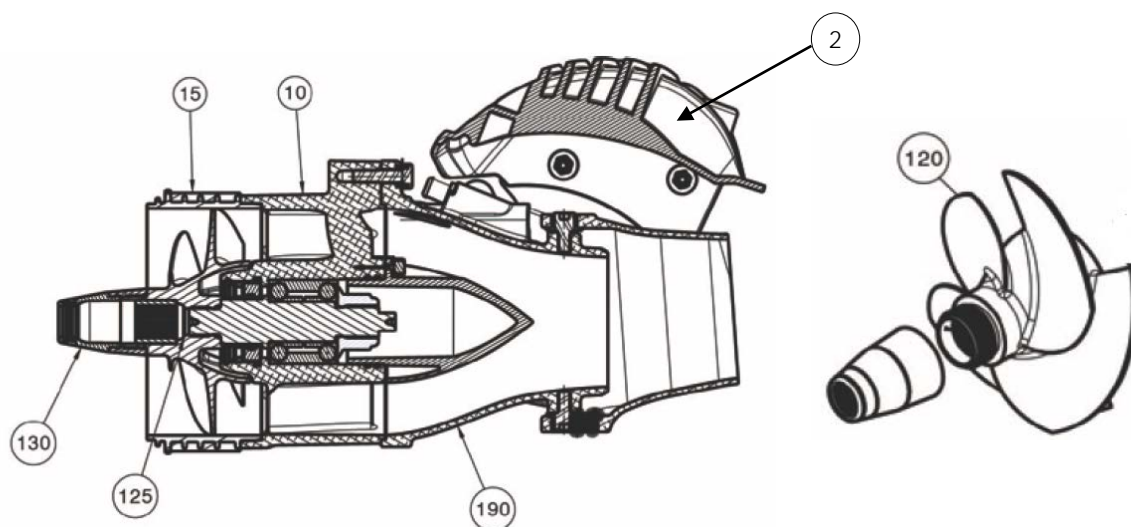

Position	Part Number	Description – All Models
15	02-1094	Housing Wear Ring ref 0461561 (267000883)
10	01-2037	MJ Intake Grate 0461234-00
120	02-1110	Impeller, Minijet ref 0461275/267000584
20	01-2036	MJ Ride Plate 0461230-00
1	99-0036	Impeller wrench key
2	02-1162	Reverse Gate ref 0461299 (268000204)