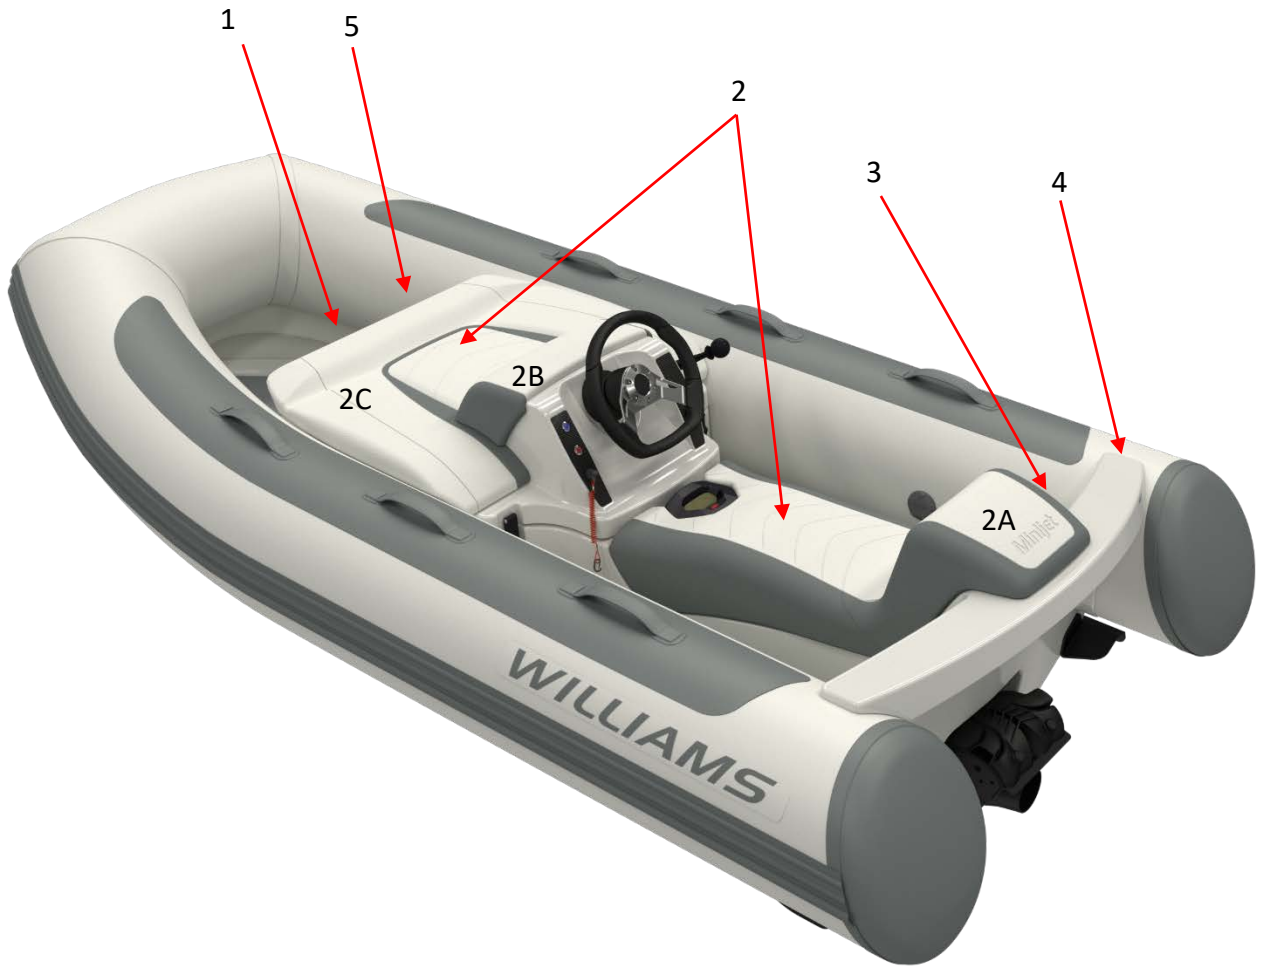

WILLIAMS

J E T T E N D E R S

MINIJET

2019 MY Parts Catalogue

Contents

Issue Rev01

Page	Description
1 - 2	Exterior
3	Helm
4 - 5	Engine Bay
6	PPS Bracket
7	Pump Assembly
8-9	Optional Extras
10-11	BRP Rotax Drive Line 903 PARTS
12	BRP Rotax 903 SERVICE PARTS

Standard White Gel Coat – Scott Bader - 65PA, unless specified

Position	Part No	Description
1	01-0072	Wrist Strap Grey/Black (Polyester webbing)
-	01-0930	Webbing Bridge 2013 ref TJ2013MY
-	01-2000	MiniJet Exhaust Can RD496 Rev 2
2	01-2002	280MJ Upholstery
A	02-1073	MiniJet Drivers Seat Cushion
B	02-1074	MiniJet Helm Cushion
C	02-1075	MiniJet Forward Seat Cushion
-	03-0510	MiniJet Anchor Strap Rev A
3	08-0400	CE Plate 280MJ
-	08-0401	280MJ Warning Label. Rev 2
-	01-0032	Louvre Vent ref 47515
-	04-0401	Elbow Connector 3" Vent ref 54389
-	08-0406	Owners Handbook (MiniJet)
-	10-0019	Polythene Bag 2100mm x 5500mm x 500gm
-	10-0230	Williams PVC Document Wallet
4	01-2001-2018	280MJ Hypalon Tube
5	07-0023	Perko Filler ref 541-DPG-CHR
-	07-0050	Laser Plate 140x16x2mm ref X05737 Rev 2

Position	Part No	Description
1	01-2016	280MJ SeaDek (set) Rev 1
2	01-2045	280MJ Trim Tabs (Pair) rev 4 – Fitted from ECN 033 (WI.99)
2*	6 x 20-0227	Include – M8 x 35 Hex Head
2*	6 x 21-0104	Include – M8 Flat Washer
3	04-0400	280MJ Drain Bung & Socket ref 18.836.00 & 18.533.00
4a	22-0141	M8 Hex Cap Nut A4
4b	05-0405	M8 U Bolt 39.125.02
4c	05-0400	280MJ M8 Eye Nut A4 DIN 582 (Female)
-	02-0255	Leafield inflation adaptor 1008002 Rev 1
5	08-0305	Rotax Power Label
6	04-0400	Foot-well drain bung (includes drain)
7	09-0008	Engine Hatch Seal DX79