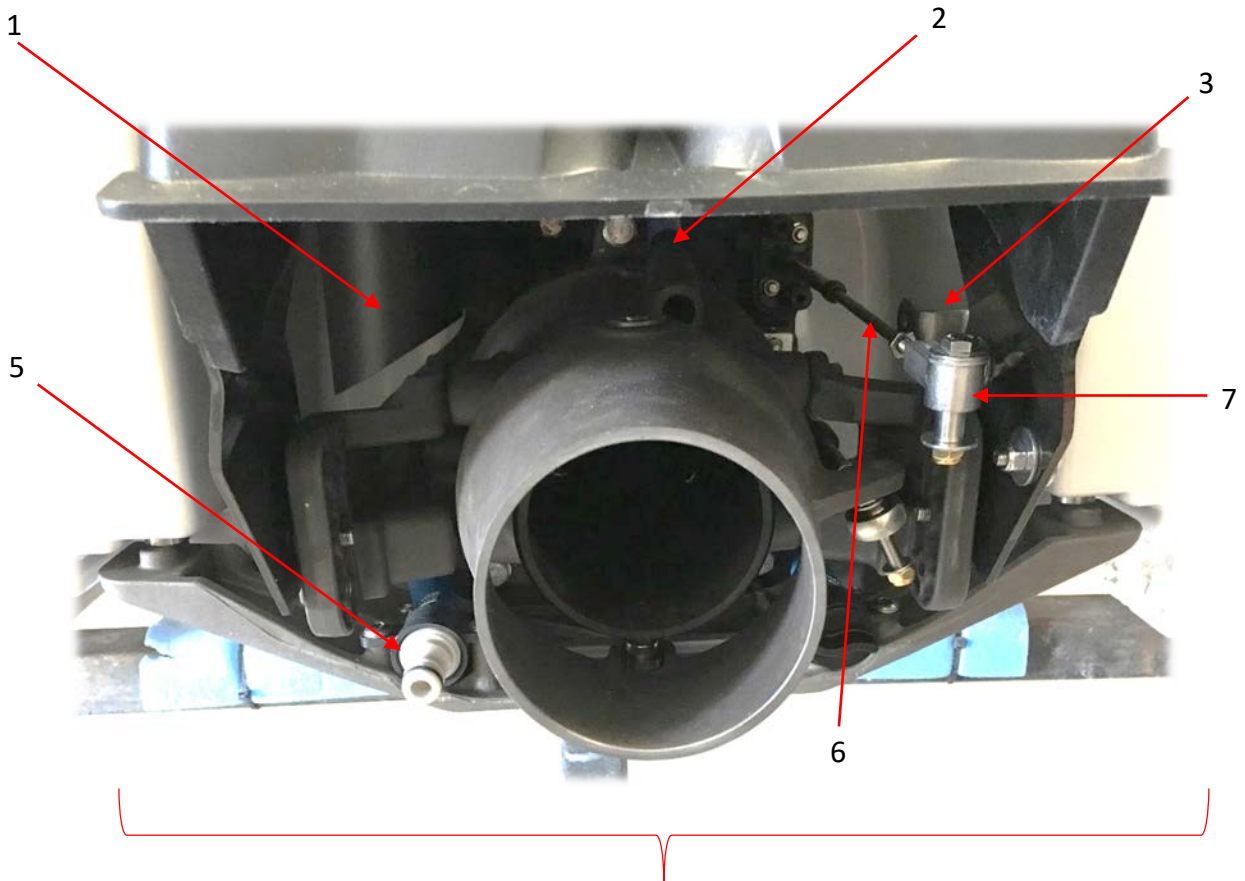

4 (Whole Pump Assembly)

Position	Part No	Description
1	01-2031	MJ Exhaust Extension 57mm O/D RD750
2	01-2032	Minijet Syphon Hosetail Rev 1
3	01-2035	Minijet Lever Reverse Gate RD773 rev 1
4	07-0511	Minijet Jet Pump Assy 60HP 0480047-00
5	04-0302	Sportjet Flush Fitting EDA-05-07
-	07-0510	Rod End M6 Minijet (SS316)
-	21-0204	Washer I/D8 - 5 x OD14 x 7-25 THK A4 Rev 3
6	03-0501	280MJ Mini-Rack Cable SSC14768
6*	01-3270	Shroud, Steering Cable
7	02-1117	Minijet Bucket Cable Rod End (Painted)