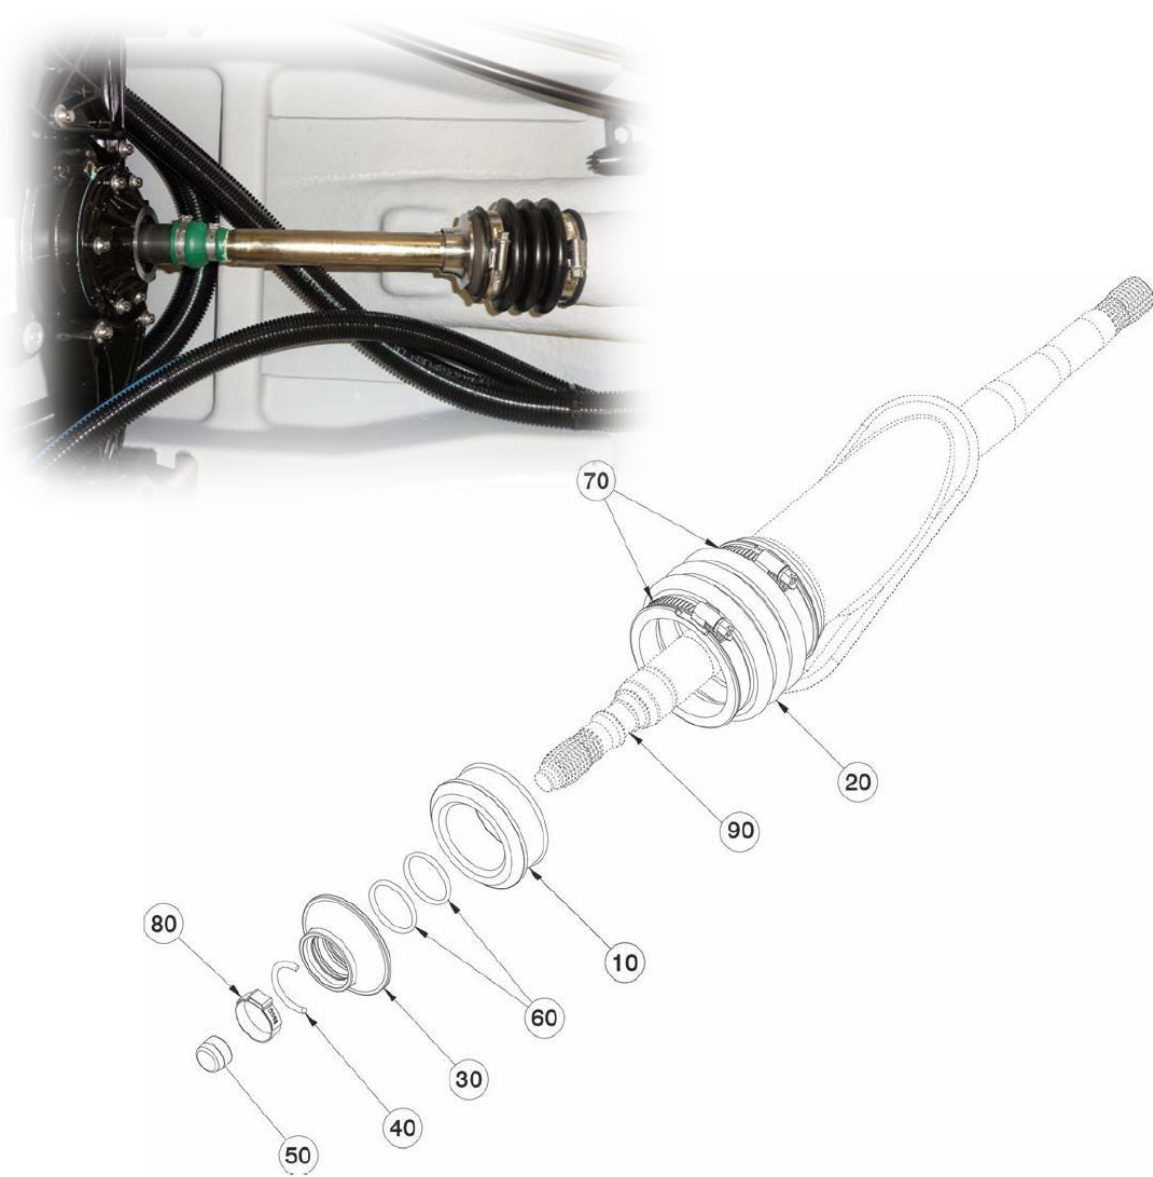

Position	Part Number	Description – All Models
30&10	02-1031	Carbon Ring (0460208) & Floating Ring (0460210)
20	02-1030	Drive Shaft Bellows (0460209)
50	02-1092	Plug (0461392)
70	0460345	Clamp (0460345)
80	02-1093	Crimp Clamp (0461511)
40	02-1072	C Clip (0460215)
60	02-1033	O-Ring (0460335)
90	07-0514	Driveshaft (0461491)
--	00-1014	MJ Driveshaft Bellows Kit 903 ref 0461893-00 (Includes all above)