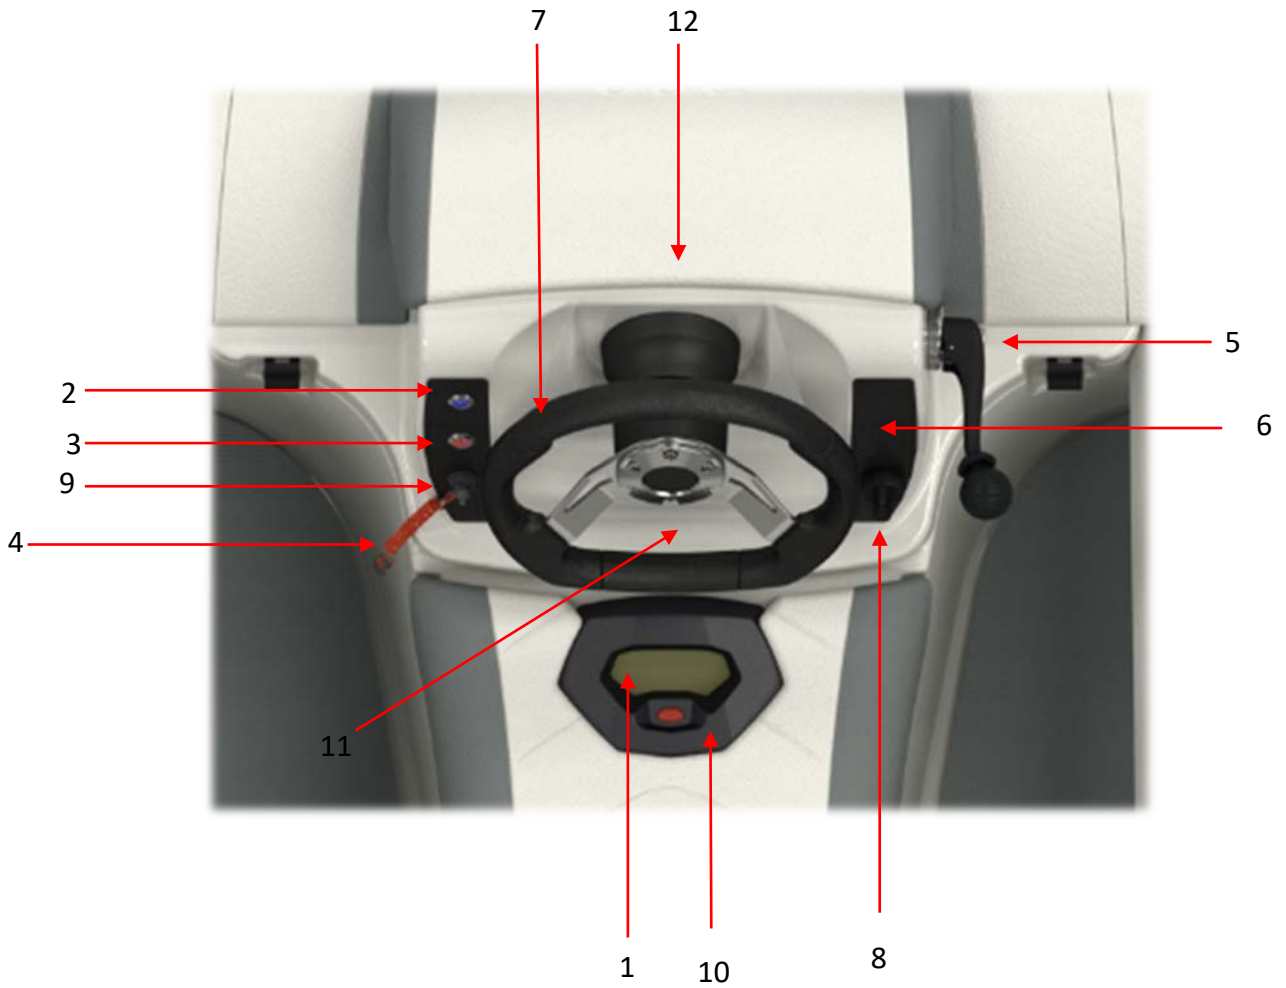

WILLIAMS

J E T T E N D E R S

MINIJET

2019 MY Parts Catalogue

Contents

Issue Rev01

Page	Description
1 - 2	Exterior
3	Helm
4 - 5	Engine Bay
6	PPS Bracket
7	Pump Assembly
8-9	Optional Extras
10-11	BRP Rotax Drive Line 903 PARTS
12	BRP Rotax 903 SERVICE PARTS

Position	Part No	Description
1	01-2016	280MJ SeaDek (set) Rev 1
2	01-2045	280MJ Trim Tabs (Pair) rev 4 – Fitted from ECN 033 (WI.99)
2*	6 x 20-0227	Include – M8 x 35 Hex Head
2*	6 x 21-0104	Include – M8 Flat Washer
3	04-0400	280MJ Drain Bung & Socket ref 18.836.00 & 18.533.00
4a	22-0141	M8 Hex Cap Nut A4
4b	05-0405	M8 U Bolt 39.125.02
4c	05-0400	280MJ M8 Eye Nut A4 DIN 582 (Female)
-	02-0255	Leafield inflation adaptor 1008002 Rev 1
5	08-0305	Rotax Power Label
6	04-0400	Foot-well drain bung (includes drain)
7	09-0008	Engine Hatch Seal DX79