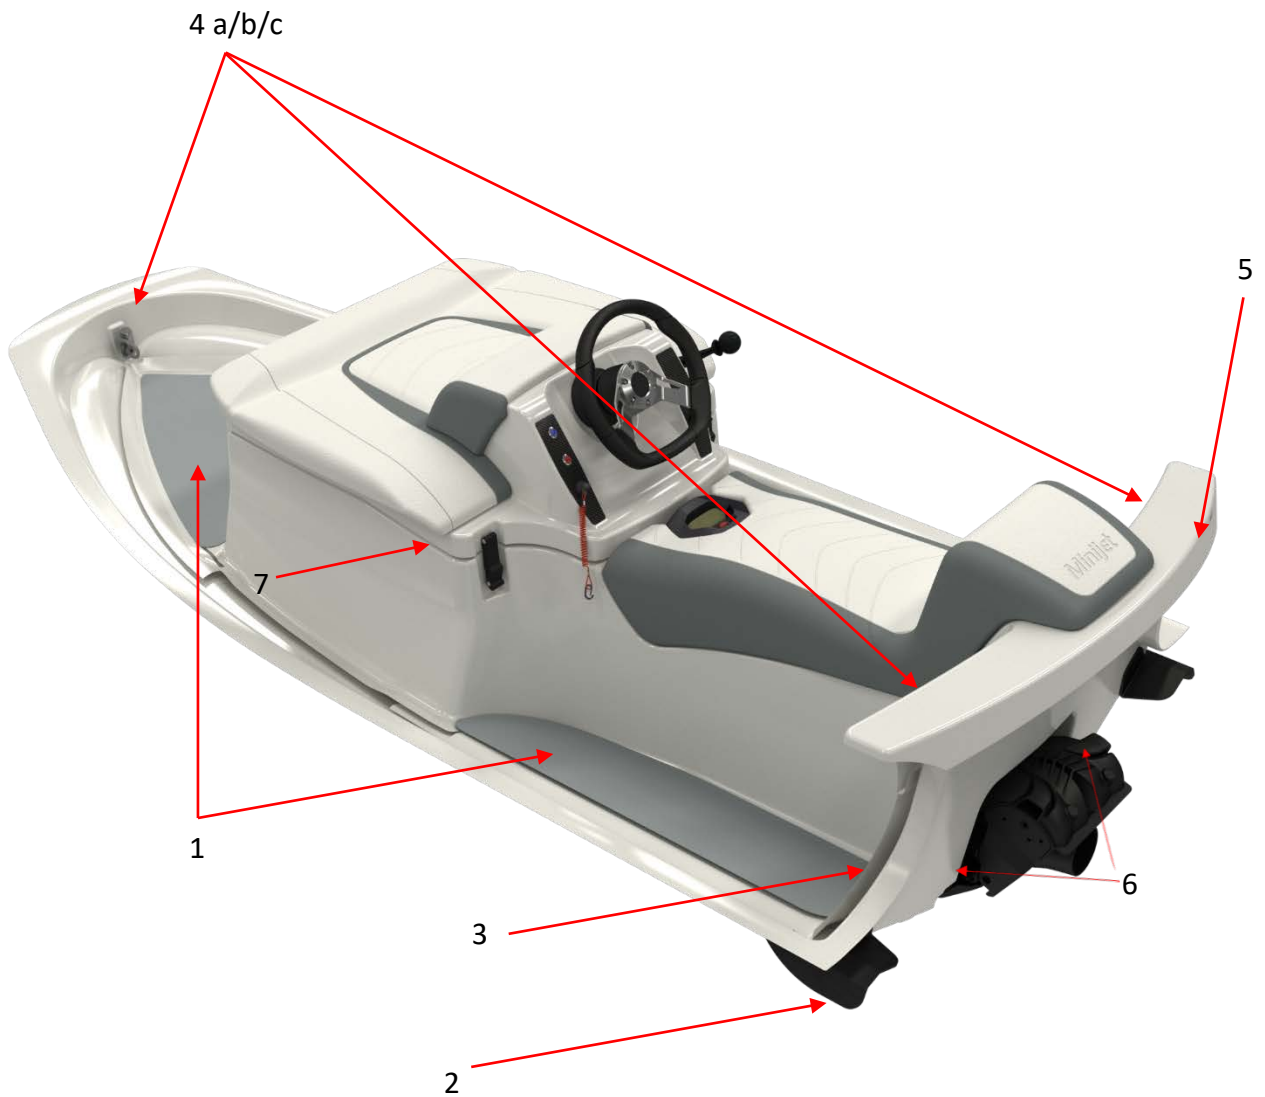

WILLIAMS

J E T T E N D E R S

MINIJET

2019 MY Parts Catalogue

Contents

Issue Rev01

Page	Description
1 - 2	Exterior
3	Helm
4 - 5	Engine Bay
6	PPS Bracket
7	Pump Assembly
8-9	Optional Extras
10-11	BRP Rotax Drive Line 903 PARTS
12	BRP Rotax 903 SERVICE PARTS

Position	Part No	Description
1	01-2016	280MJ SeaDek (set) Rev 1
2	01-2045	280MJ Trim Tabs (Pair) rev 4 – Fitted from ECN 033 (WI.99)
2*	6 x 20-0227	Include – M8 x 35 Hex Head
2*	6 x 21-0104	Include – M8 Flat Washer
3	04-0400	280MJ Drain Bung & Socket ref 18.836.00 & 18.533.00
4a	22-0141	M8 Hex Cap Nut A4
4b	05-0405	M8 U Bolt 39.125.02
4c	05-0400	280MJ M8 Eye Nut A4 DIN 582 (Female)
-	02-0255	Leafield inflation adaptor 1008002 Rev 1
5	08-0305	Rotax Power Label
6	04-0400	Foot-well drain bung (includes drain)
7	09-0008	Engine Hatch Seal DX79