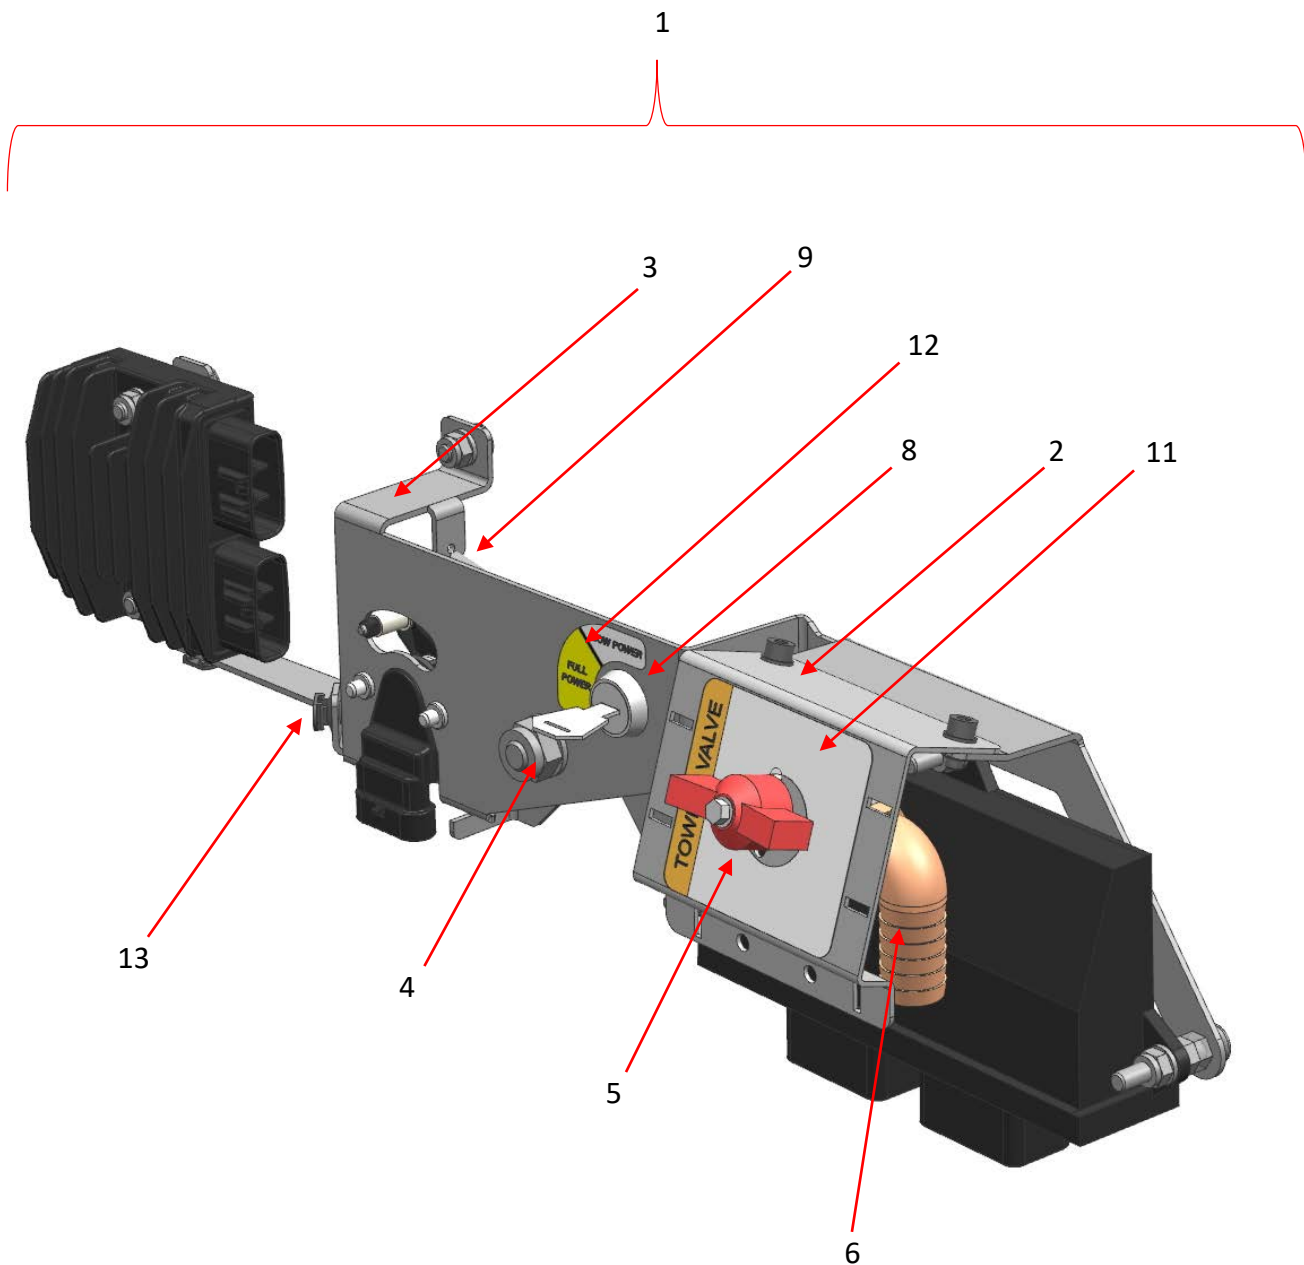

Position	Part Number	Description
1	00-1001	MJ Multi Bracket Assy (WI.84) Complete Assembly-Includes 12 items below
2	01-0195	Towing Valve Bracket Rev 4
3	01-2025	280MJ Bracket - Volt REg PPS ECU (RD731) Rev 4
4	01-2033	Minijet Reducer Arm rev 3
5	04-0060	Ball Valve PN50 1/2 BSP ref: 1-75210"
6	04-0402	Brass 90 Deg Connector 1/2" BSP - 20mm Hosetail ref 1-72101
7	05-0306	M3 Rod End Long RC4WD
8	06-0548	Maplin Key Switch CJ98G
9	07-0456	PPS Spring E8801550
10	07-0467	Sintered Plain Bearings AM101516
11	08-0087	Towing Valve Position Label Rev 2
12	08-0407	Minijet Power Limit Swtch label.
13	24-0084	Cable Tie Mounts Black FTH-37-01BK