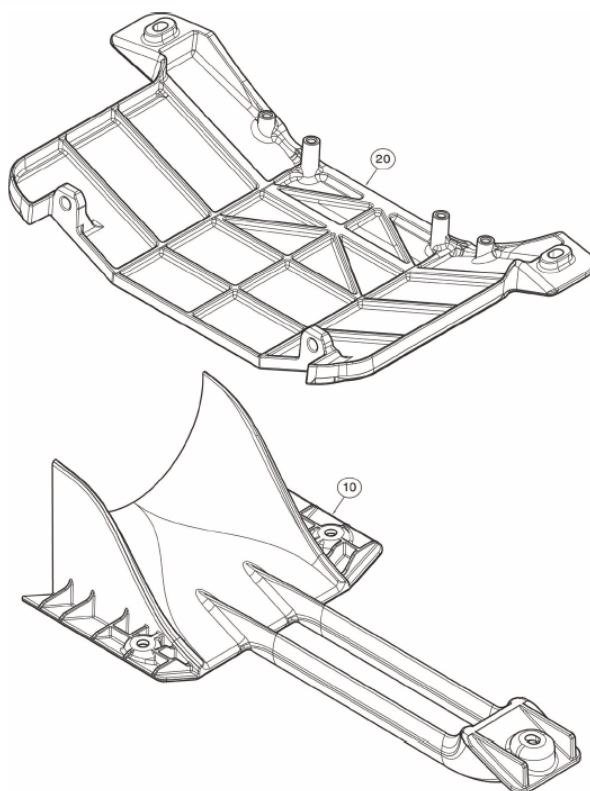

Position	Part Number	Description – All Models
15	02-1094	Housing Wear Ring ref 0461561 (267000883)
10	01-2037	MJ Intake Grate 0461234-00
120	02-1110	Impeller, Minijet ref 0461275/267000584
20	01-2036	MJ Ride Plate 0461230-00
1	99-0036	Impeller wrench key
2	02-1162	Reverse Gate ref 0461299 (268000204)