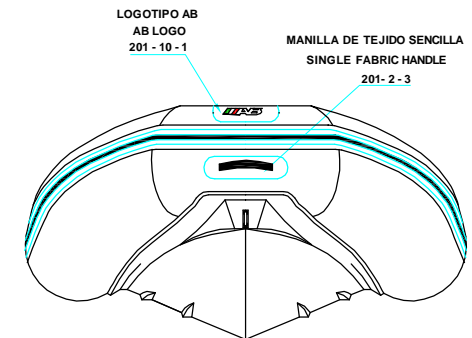

PLANT VIEW
VISTA SUPERIOR

AFT VIEW
VISTA TRASERA

LONGITUDINAL PROFILE
PERFIL LONGITUDINAL

FORE VIEW
VISTA FRONTAL

NOTA: FAVOR INDICAR COLOR DEL BOTE AL ORDENAR / **NOTE:** MUST INDICATE BOAT COLOR WHEN ORDERING