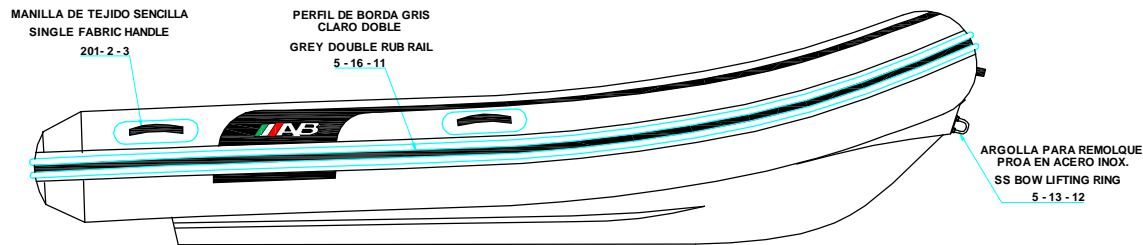

PLANT VIEW
VISTA SUPERIOR

AFT VIEW
VISTA TRASERA

LONGITUDINAL PROFILE
PERFIL LONGITUDINAL

FORE VIEW
VISTA FRONTAL

NOTA: FAVOR INDICAR COLOR DEL BOTE AL ORDENAR / **NOTE:** MUST INDICATE BOAT COLOR WHEN ORDERING