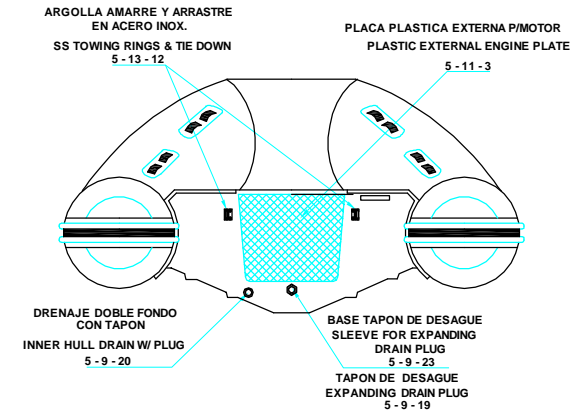

PLANT VIEW
VISTA SUPERIOR

AFT VIEW
VISTA TRASERA

LONGITUDINAL PROFILE
PERFIL LONGITUDINAL

FORE VIEW
VISTA FRONTAL

NOTA: FAVOR INDICAR COLOR DEL BOTE AL ORDENAR / **NOTE:** MUST INDICATE BOAT COLOR WHEN ORDERING